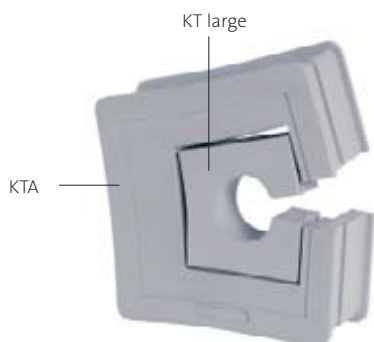

## Grommets for KEL-JUMBO

Type	Order No. gray	Clamping range	PU
KTF 00	42371	Blank grommet	1
KTA	42370	Adapter grommet for KT large	1
KTF 34	42376	33 - 36 mm	1
KTF 38	42379	37 - 40 mm	1
KTF 42	42382	41 - 44 mm	1
KTF 46	42385	45 - 48 mm	1
KTF 50	42388	48 - 52 mm	1
KTF 54	42391	53 - 56 mm	1
KTF 58	42394	56 - 60 mm	1
KTF 62	42397	61 - 65 mm	1

### Product Description

The grommets KTF are suitable for cable diameters up to 65 mm.

Suitable for KEL-JUMBO cable entry frames.

Cables with a comparatively smaller diameter can be utilized with KEL-JUMBO frames by using an adapter grommet.